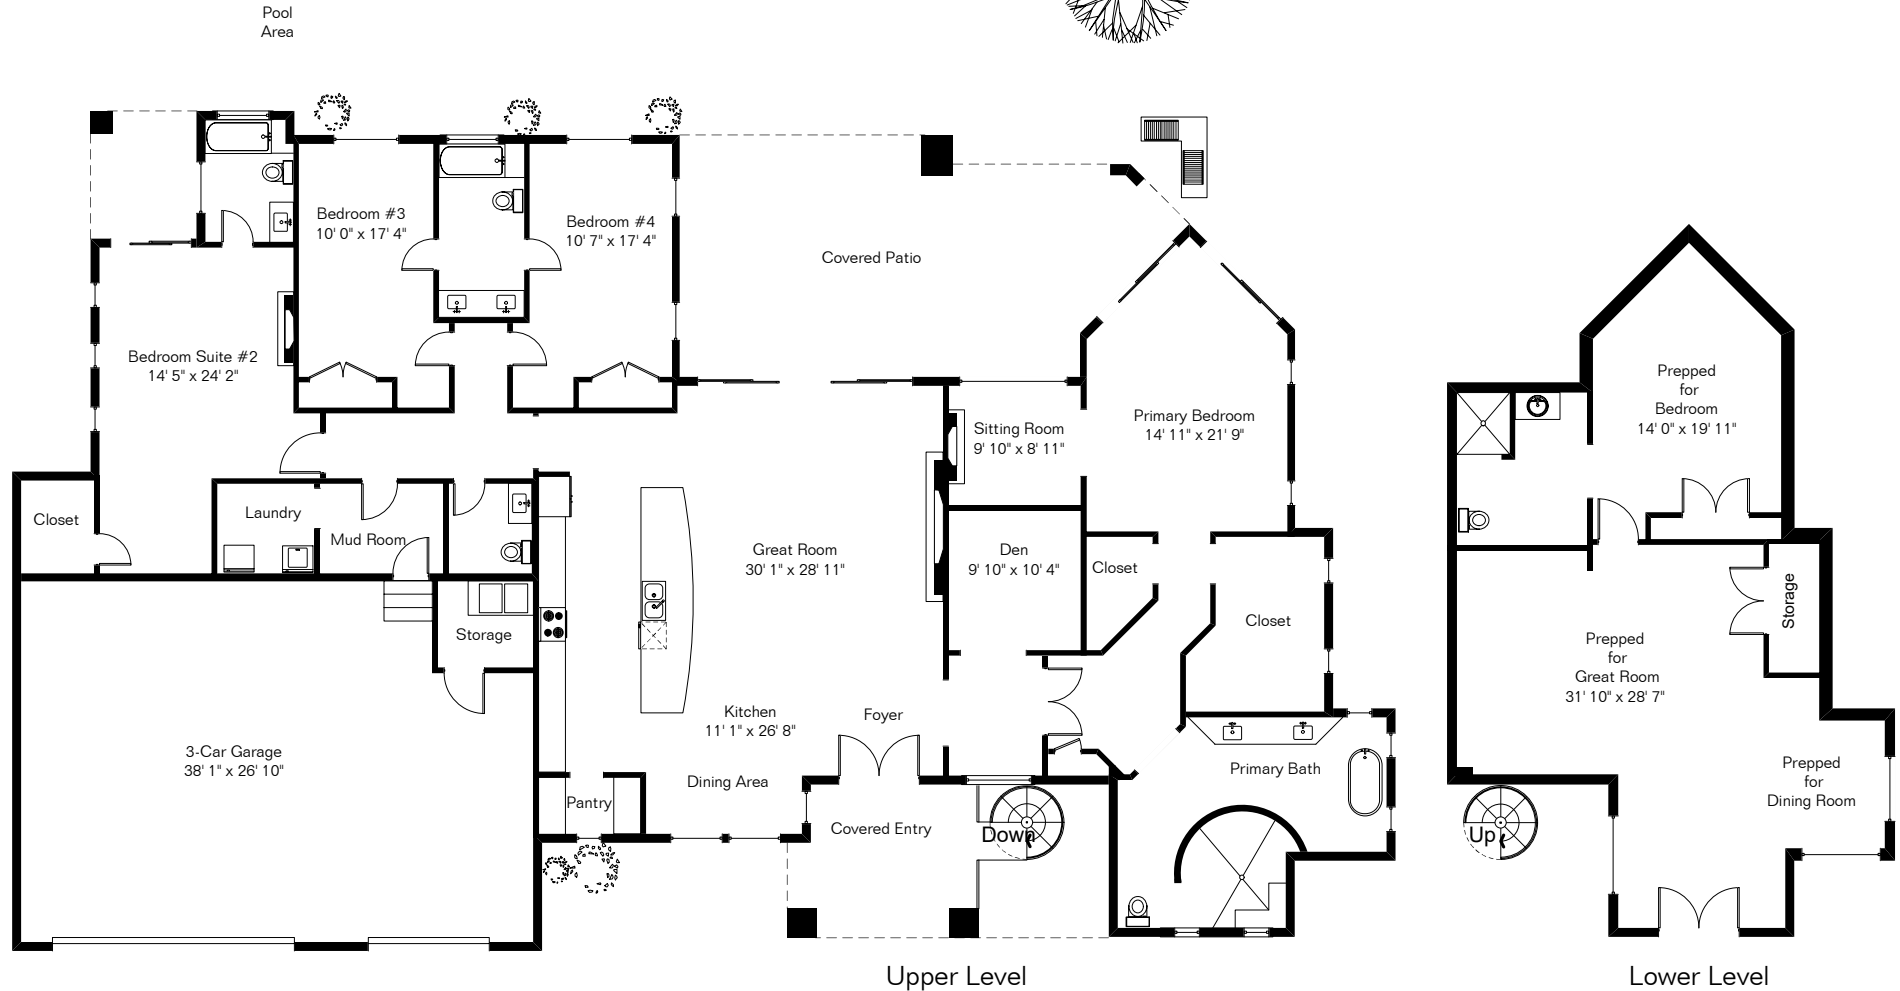

15251 N Dove Canyon Pass

The square footages and room size information are deemed to be reliable but are not guaranteed and should be independently verified. This drawing is for marketing purposes only.

Living Area 3,497 Sq Ft
 Prepped Lower Level (Or Storage) 1,178 Sq Ft
 Garage 1,071 Sq Ft

Site Visit October 2024

Copyright 2024 Floor Plans First! LLC
 All Rights Reserved.